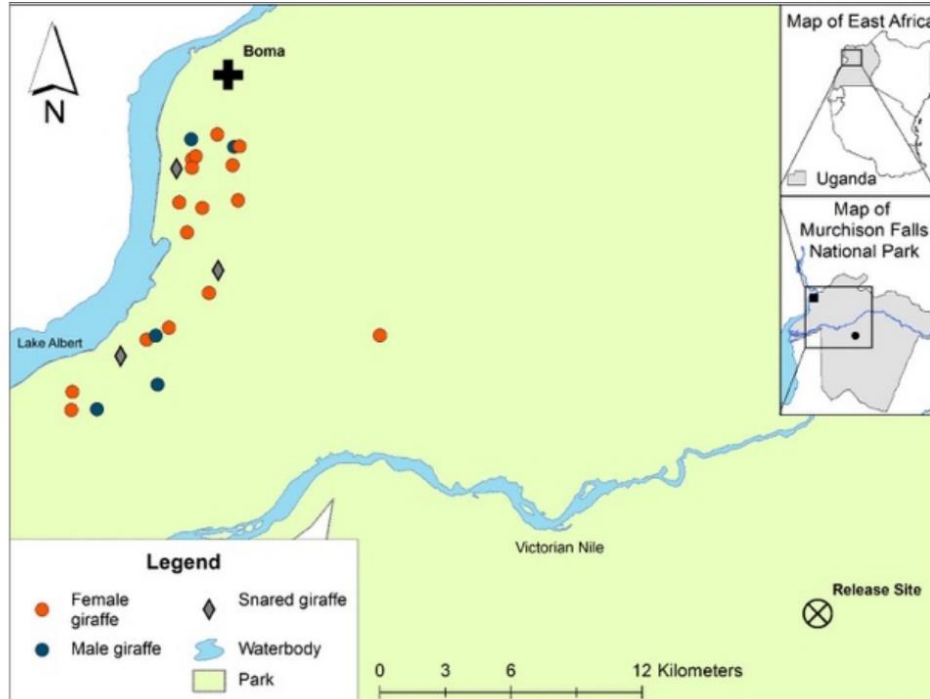

West African Giraffe
(*Giraffa camelopardalis peralta*)

Masai Giraffe
(*Giraffa tippelskirchi*)

Southern Giraffe
(*Giraffa giraffa*)
2 SUBSPECIES

South African Giraffe
(*Giraffa giraffa giraffa*)

Angolan Giraffe
(*Giraffa giraffa angolensis*)

Reticulated Giraffe
(*Giraffa reticulata*)

Poaching

Oil Exploration in Murchison Falls NP

Oil Pipeline Staging Area Outside Park

Operation Twiga I & II

Map showing locations where giraffe were captured, monitored (boma) and finally released.

Operation Twiga III

Health evaluation

Giraffe skin disease

Monitoring in the boma

Sample processing and analysis

The long trek to Kidepo

Warm welcome along the route

Securing a future for giraffe