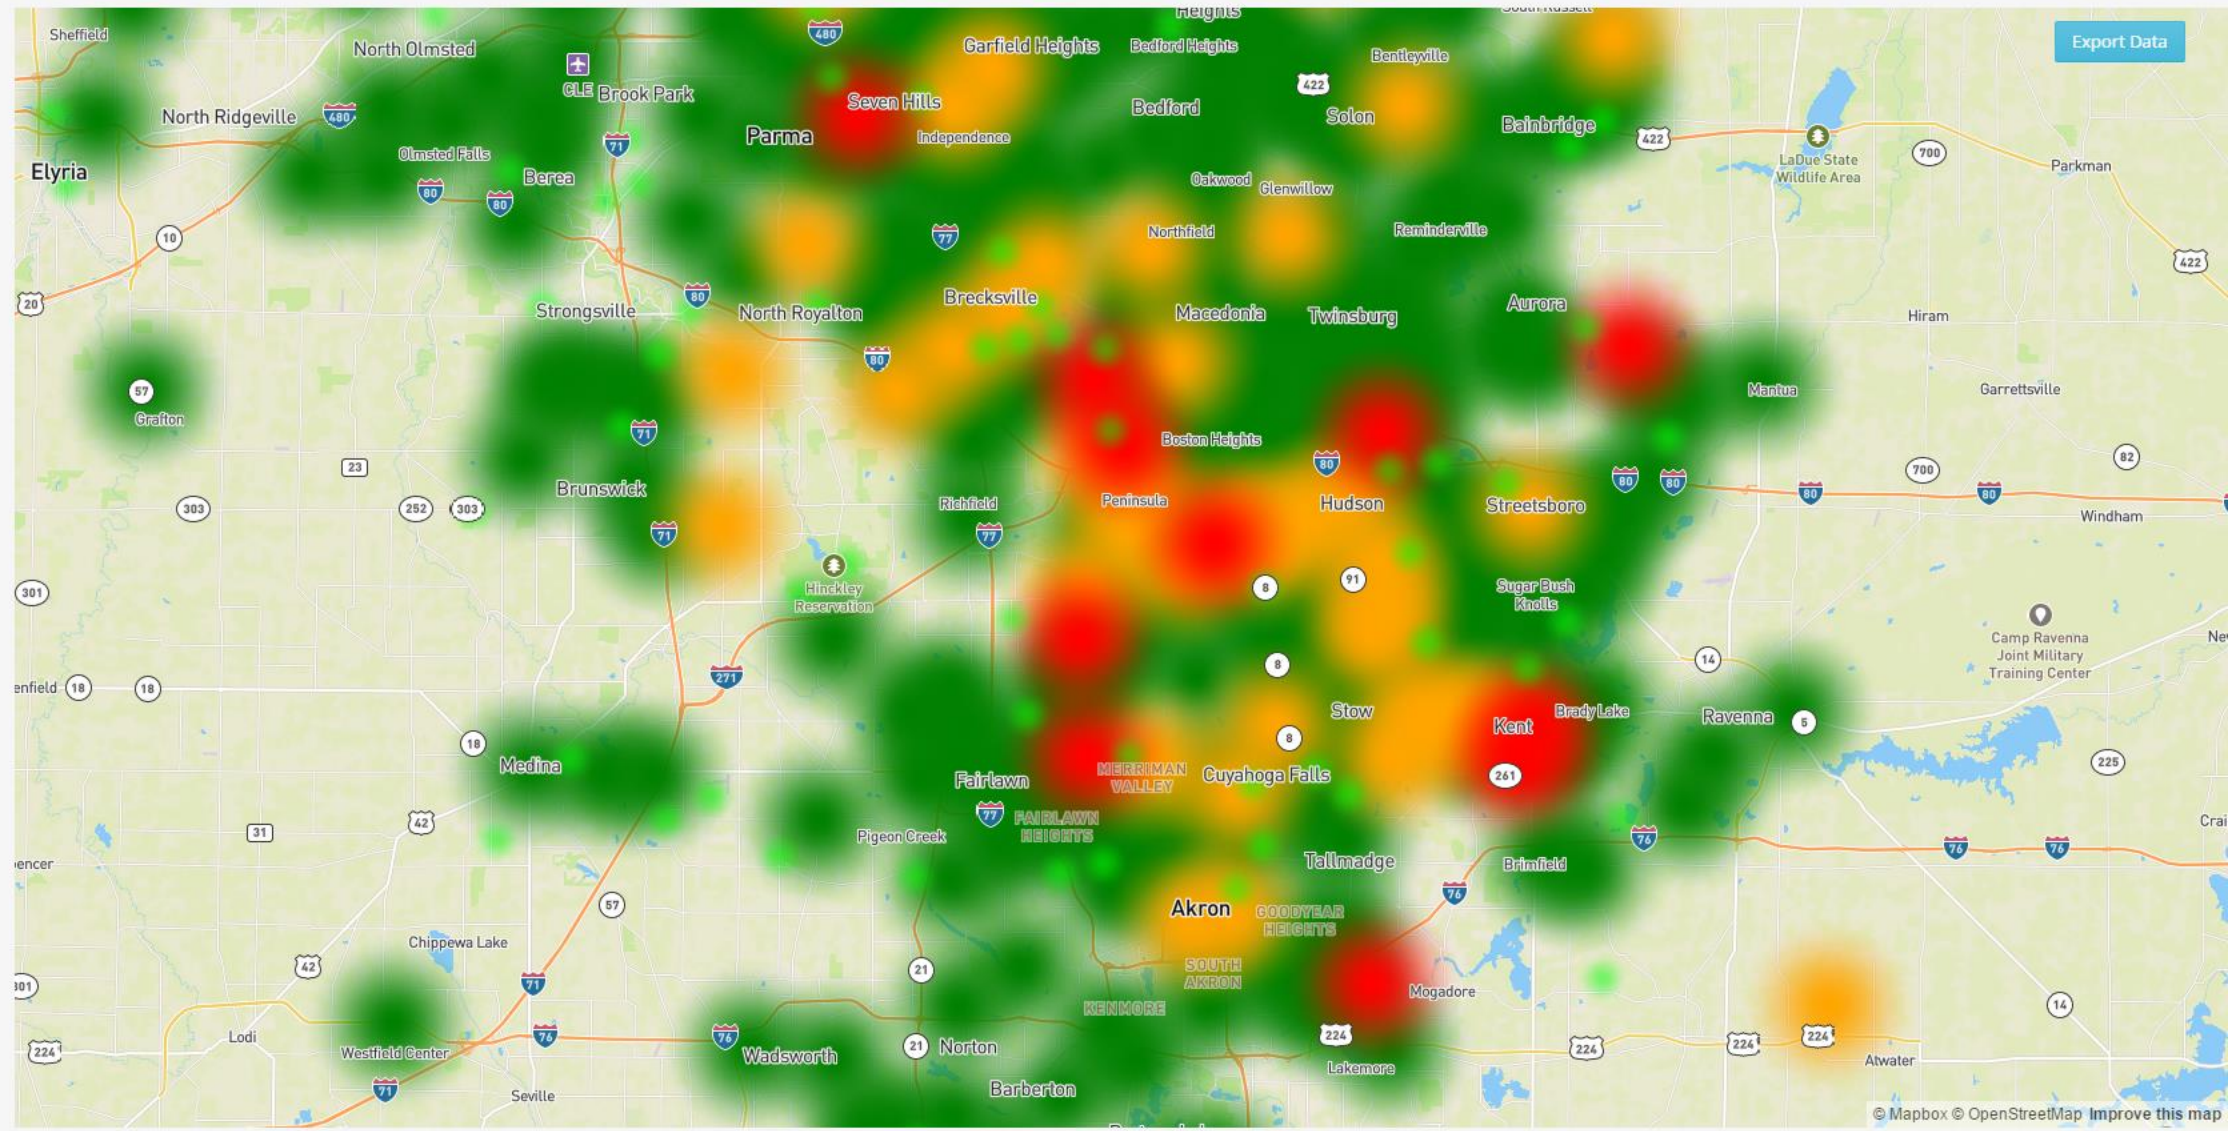

January February March April May June July August September October November December

- Welcome, parkadmin
- Home
- Public Information Points
- Edit Private Points
- Profile
- Categories
- Adventure Tracks
- Learn As You Go
- Identify
- Badges
- News
- Role Management
- Data Analytics
- Real Position