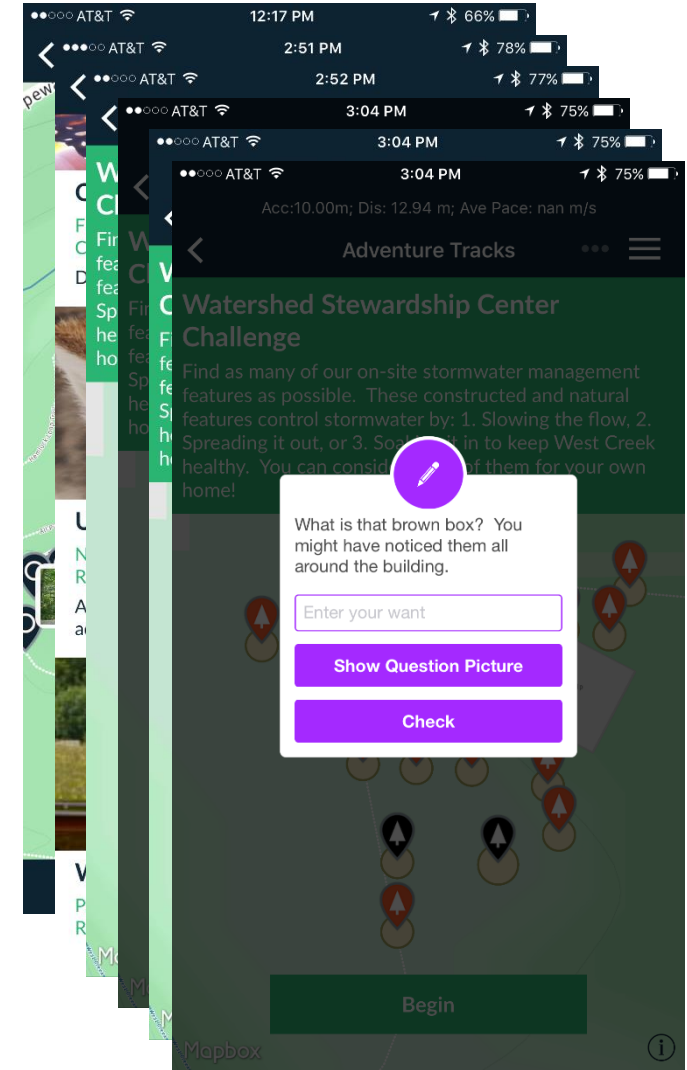

App Features