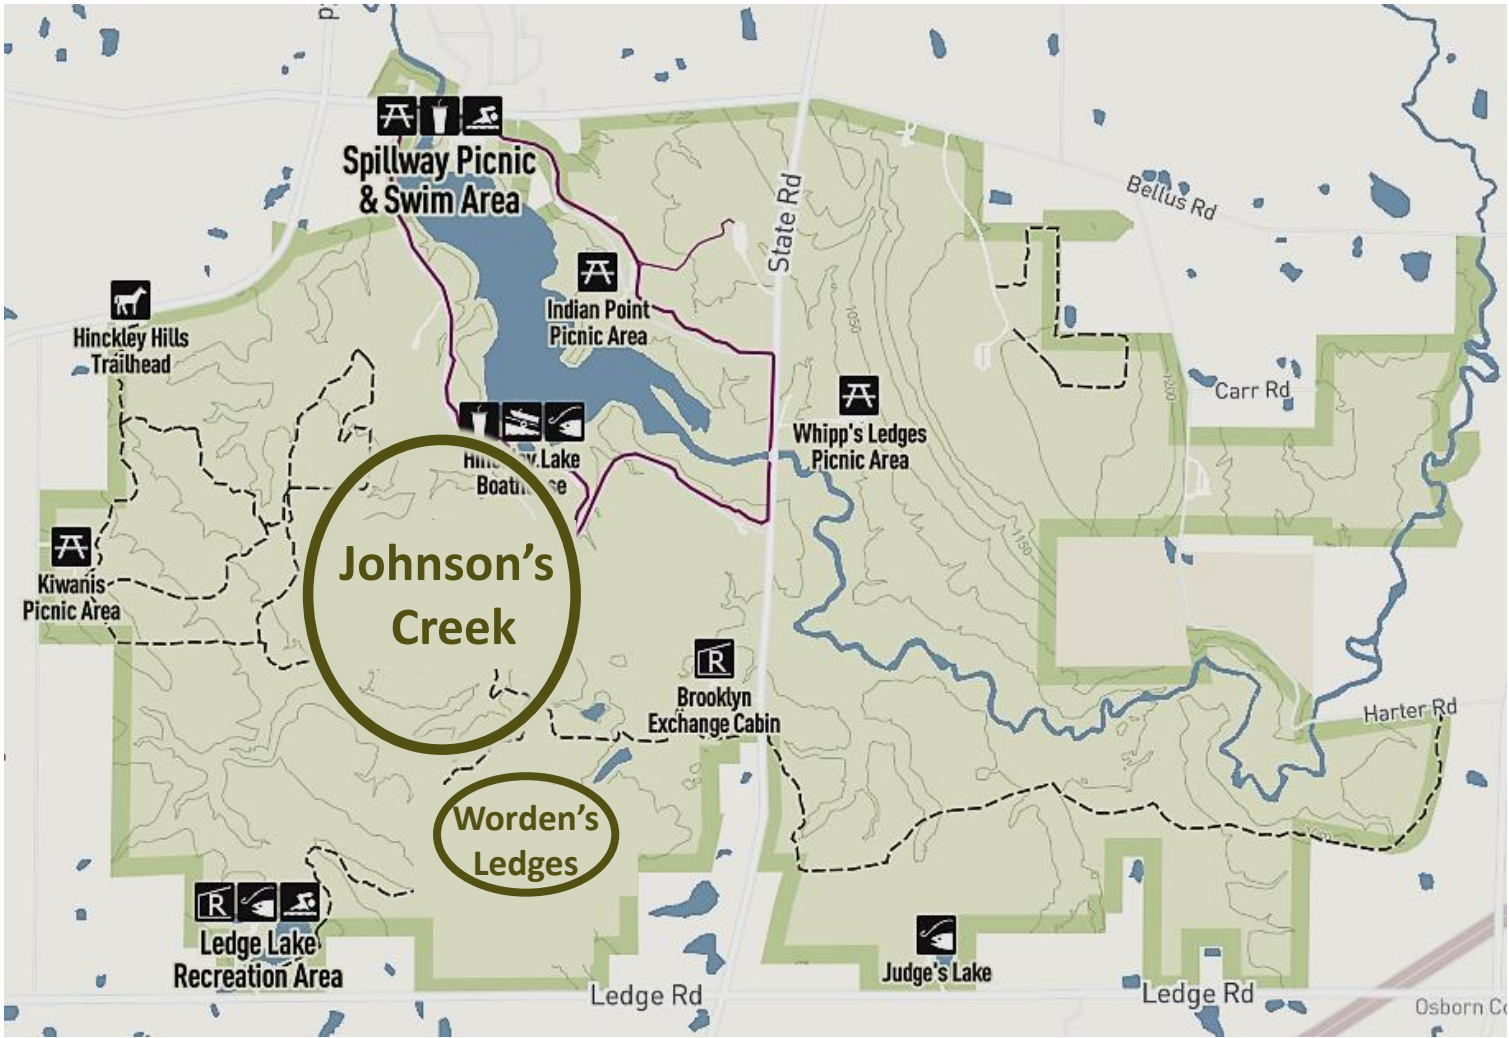

# WVW Life Cycle

←  
**Main native  
host:  
Two-leaved  
toothwort**

**Preferred by  
female:  
Garlic mustard** ↓

# Life cycle... interrupted

# Hinckley Reservation

# West Virginia White Butterfly in Hinckley Reservation Yearly Variation

**LEAP Species of Concern**  
Information from *Naturalist:*  
Johnson's Creek Valley

**SURVEYS/ SITE EVALUATION**  
**INTENSIVE MAPPING**