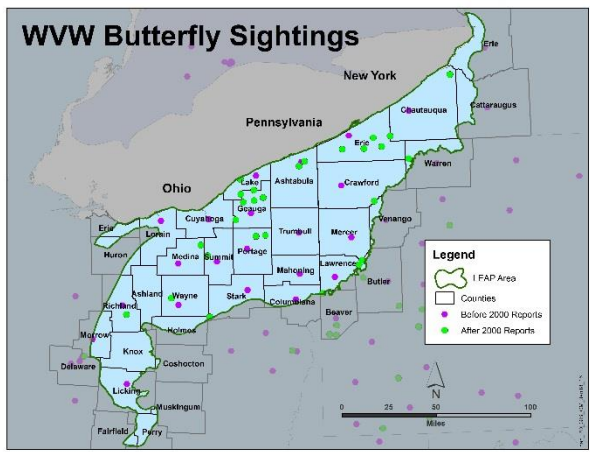

## West Virginia White Butterfly Stewardship in Hinckley Reservation Time Line

**LEAP Species of Concern**  
Information from Naturalist:  
Johnson's Creek Valley

**SURVEYS/ SITE EVALUATION**  
**INTENSIVE MAPPING**

Individual volunteer  
involvement

**IPM Intervention**  
Information from Naturalist:  
Worden's Ledges

Yearly (seasonal) site stewardship →

2006-07

2010

2017-18

## West Virginia White Butterfly Stewardship in Hinckley Reservation Time Line

*LEAP Species of Concern  
Information from Naturalist:  
Johnson's Creek Valley*

*SURVEYS/ SITE EVALUATION  
INTENSIVE MAPPING*