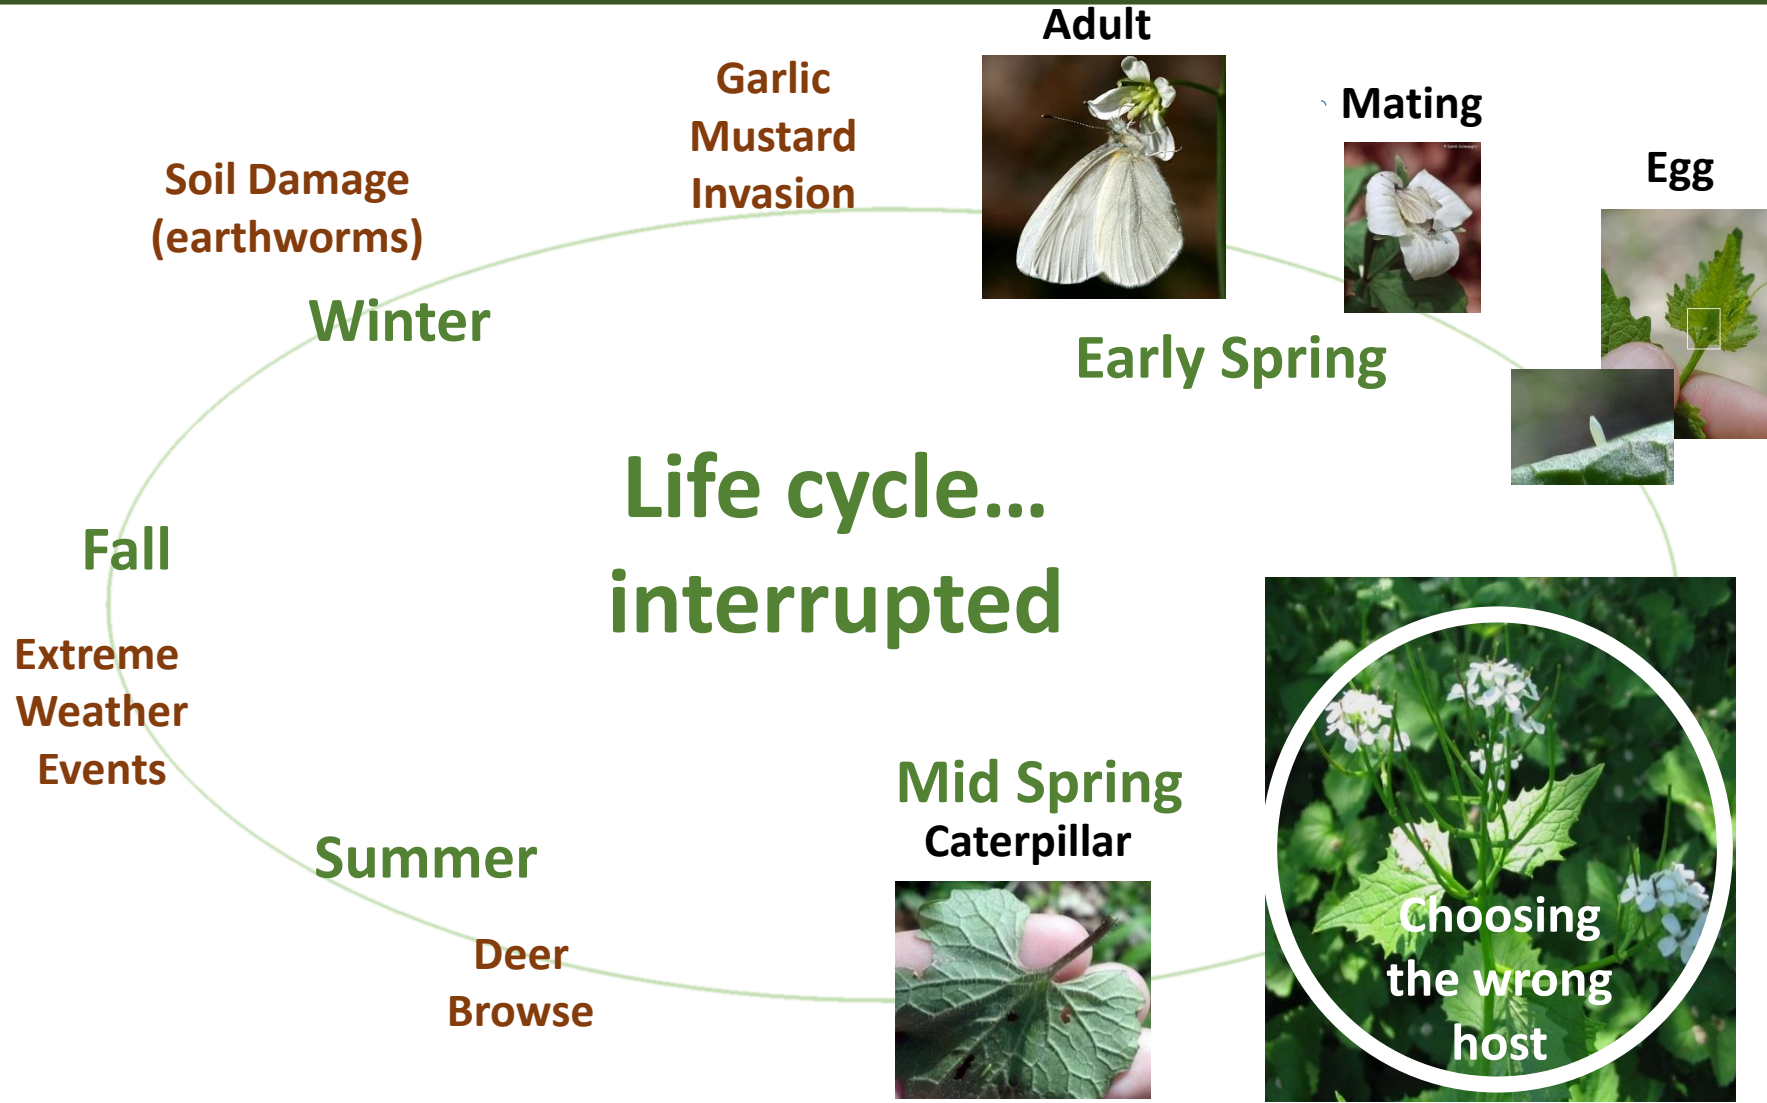

## Lost populations

- A- 1800-1900s:  
Land clearing/farming. . .**
  
- B- Mid 1900s:  
Deer browse and/or Gypsy  
moth spraying:  
Brecksville, Bedford Reservations (?)  
North Chagrin Reservation**
  
- C- Late 1900s & early 2000s:  
Garlic mustard infestations**

# WVW Life Cycle

←  
**Main native  
host:  
Two-leaved  
toothwort**

**Preferred by  
female:  
Garlic mustard** ↓

# Life cycle... interrupted