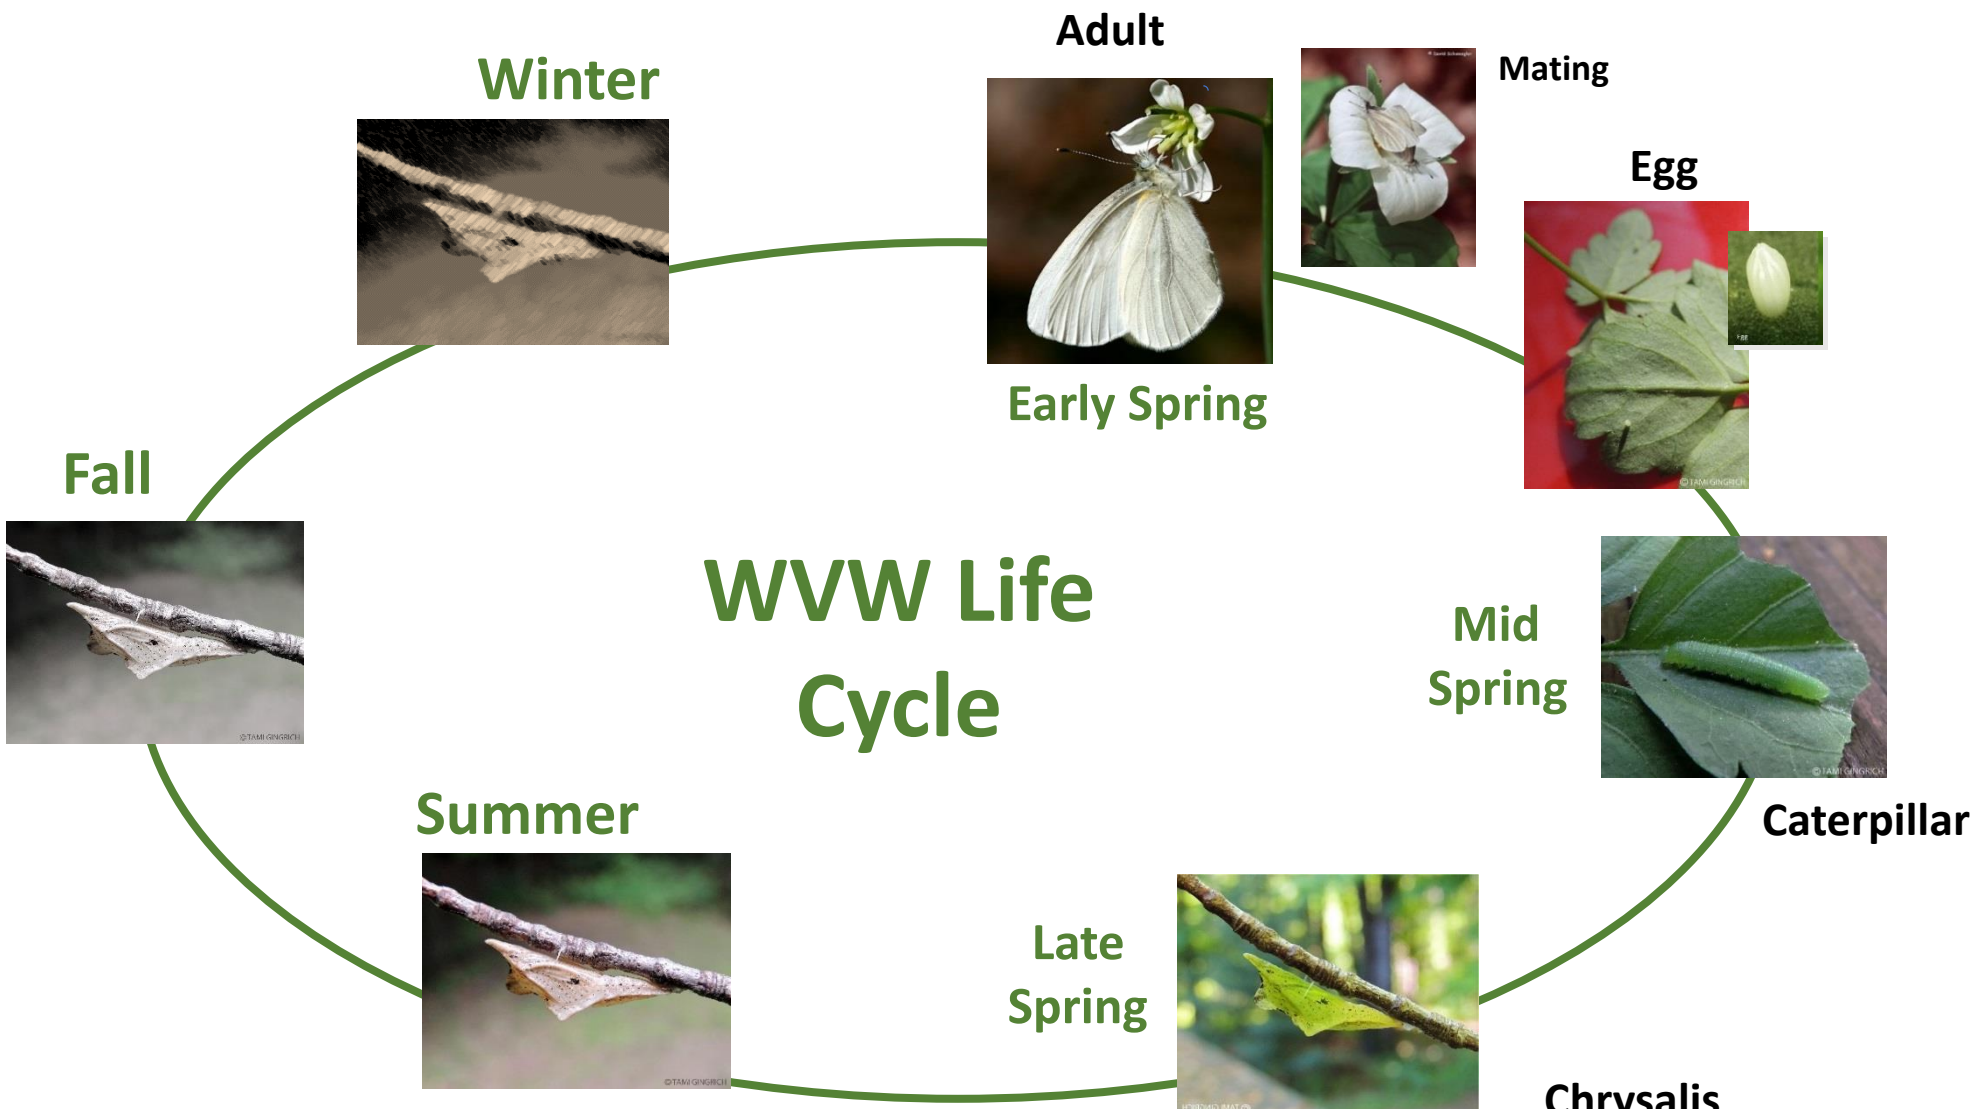

## Hinckley Reservation

## Lost populations

- A- 1800-1900s:  
Land clearing/farming. . .**
  
- B- Mid 1900s:  
Deer browse and/or Gypsy  
moth spraying:  
Brecksville, Bedford Reservations (?)  
North Chagrin Reservation**
  
- C- Late 1900s & early 2000s:  
Garlic mustard infestations**

# WVW Life Cycle

←  
**Main native  
host:  
Two-leaved  
toothwort**

**Preferred by  
female:  
Garlic mustard** ↓