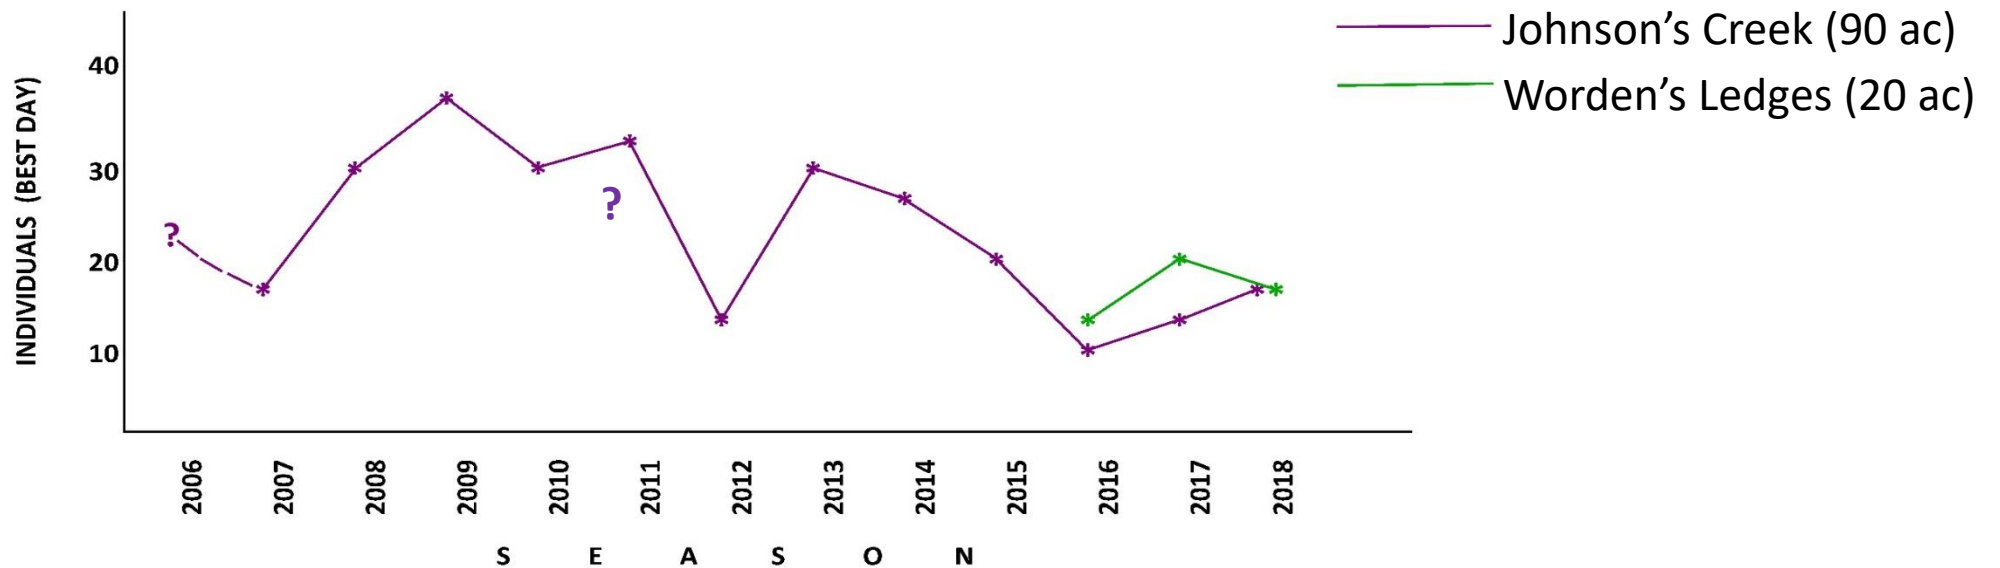

West Virginia White Butterfly in Hinckley Reservation Yearly Variation