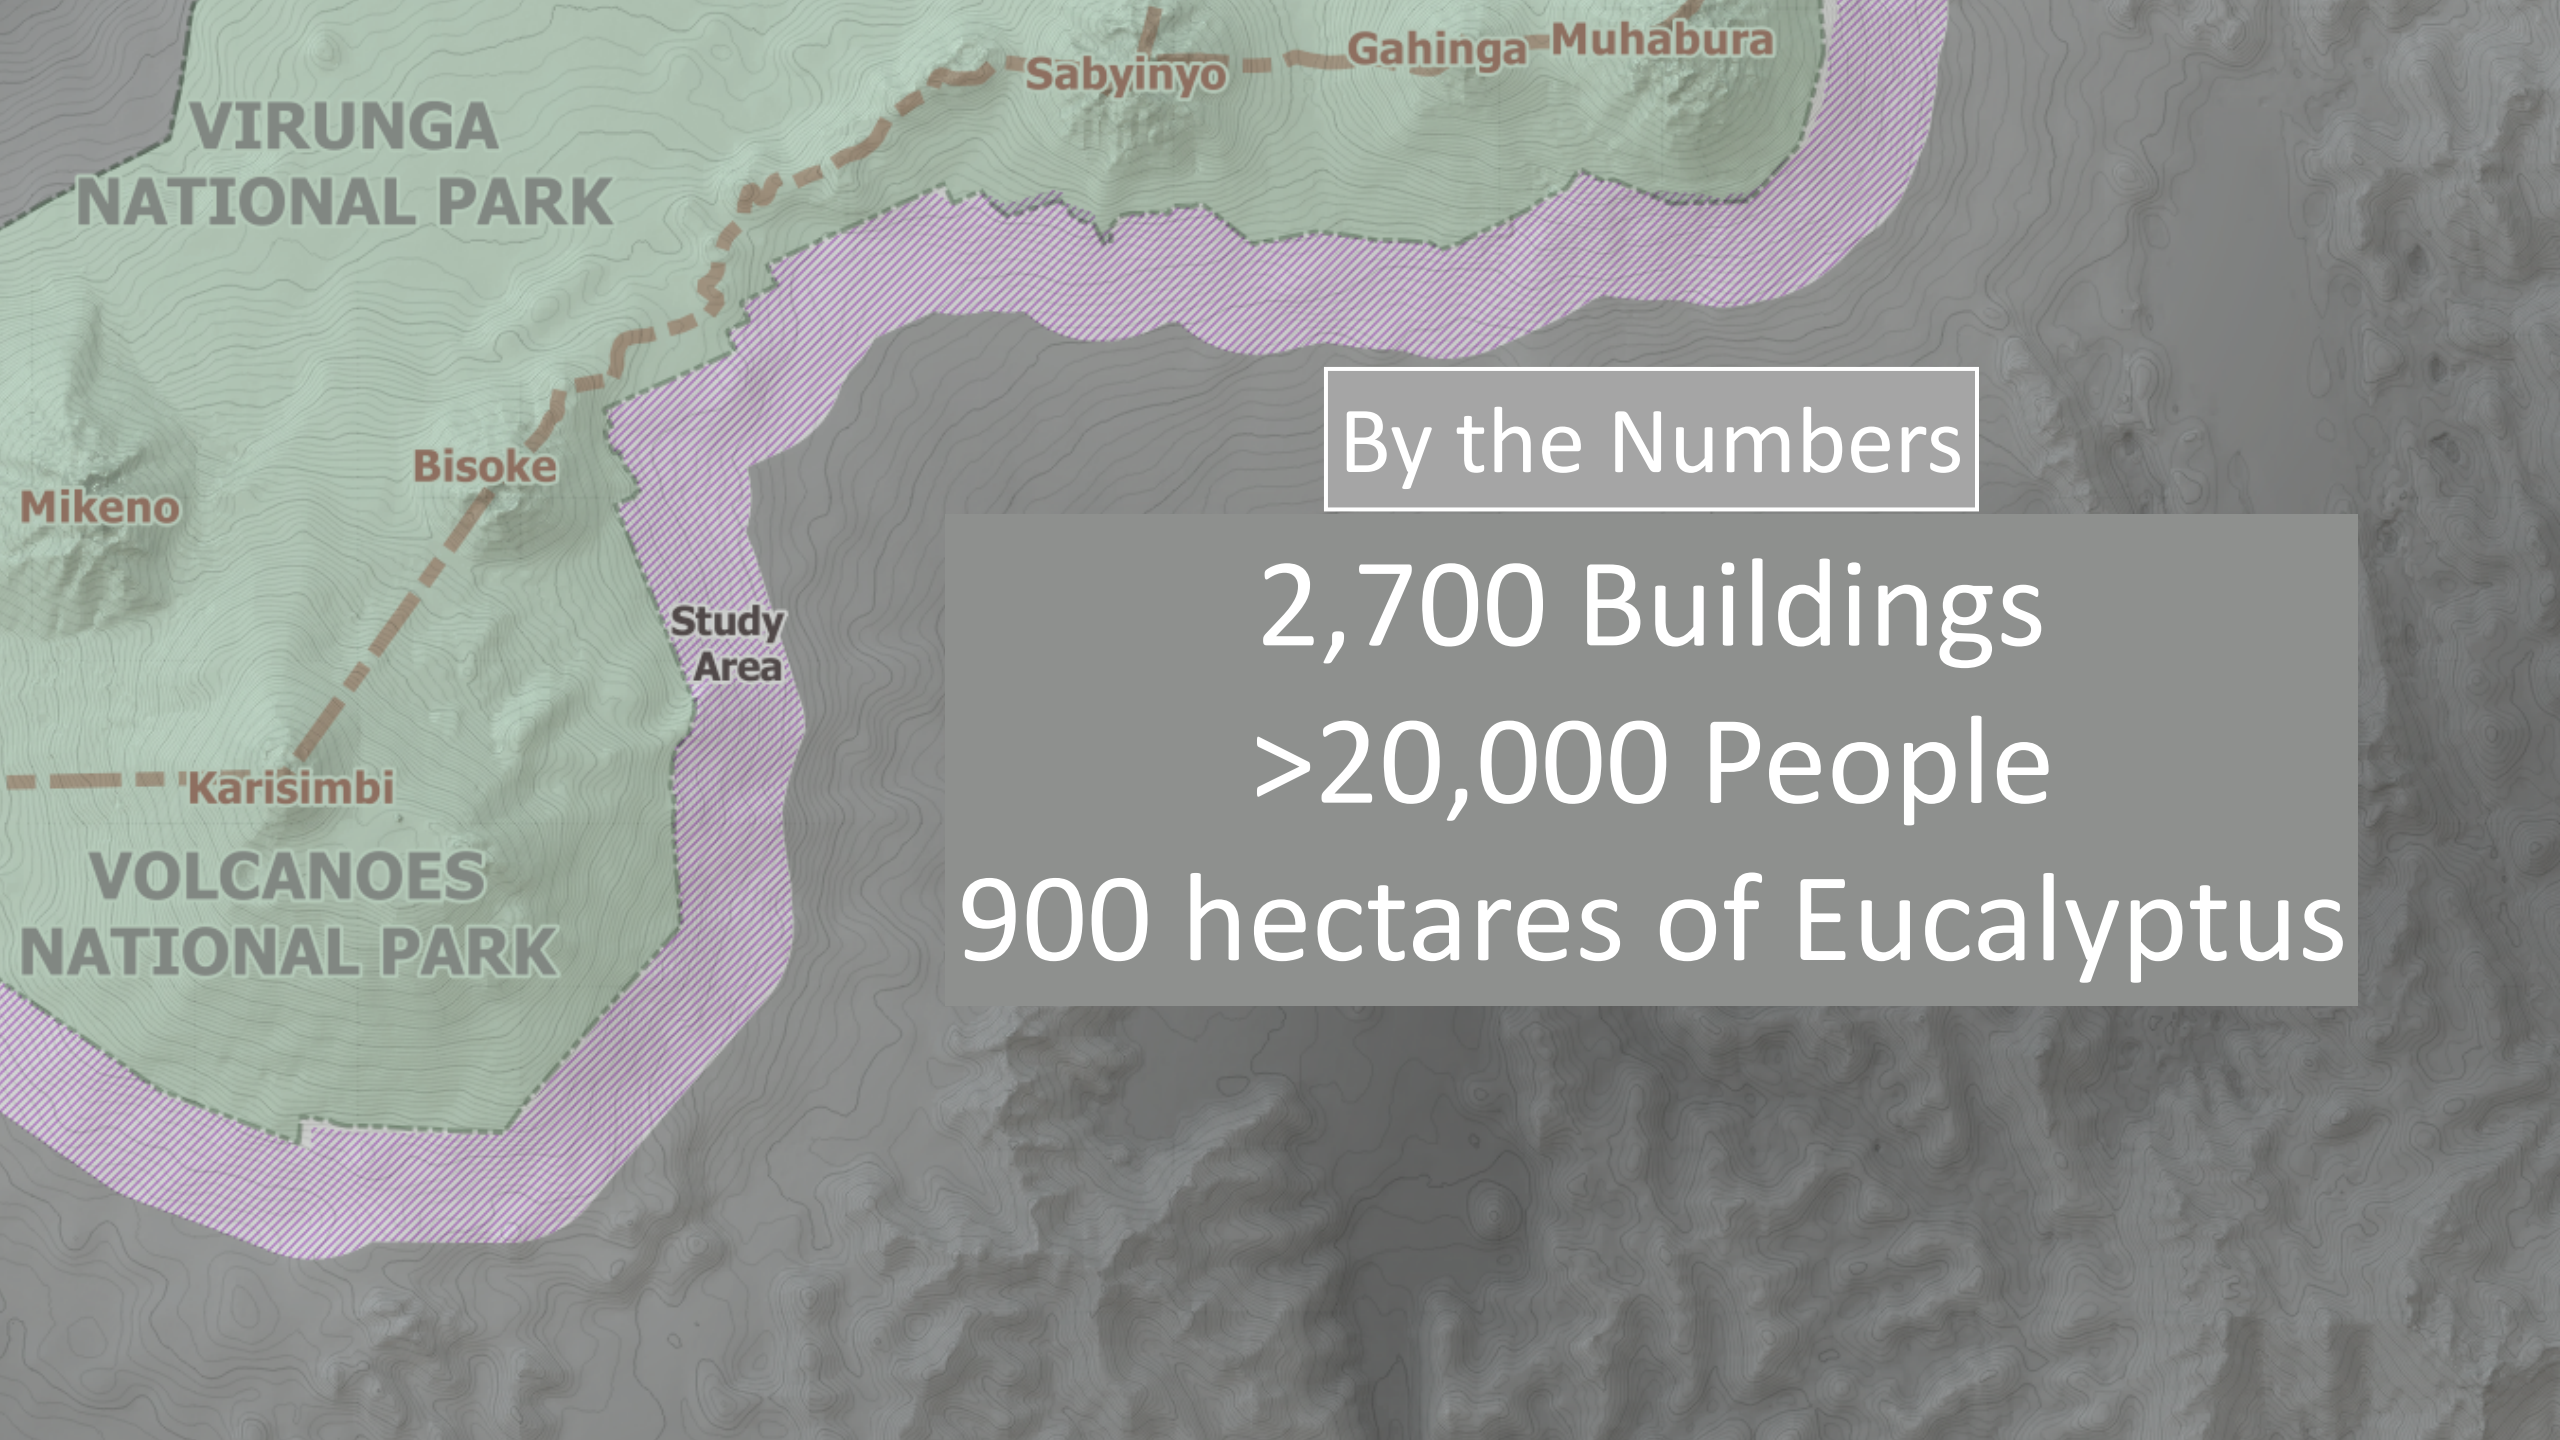

Ronan Donovan

Looking towards Sabyinyo

**VIRUNGA
NATIONAL PARK**

Sabyinyo

Gahinga

Mikeno

Bisoke

Study
Area

Kinigi

By the Numbers

2,700 Buildings

>20,000 People

900 hectares of Eucalyptus

Karišimbi

**VOLCANOES
NATIONAL PARK**

**VIRUNGA
NATIONAL PARK**

Sabyinyo Gahinga Muhabura

Mikeno

Bisoke

Study
Area

Karisimbi

**VOLCANOES
NATIONAL PARK**

By the Numbers

2,700 Buildings
>20,000 People
900 hectares of Eucalyptus