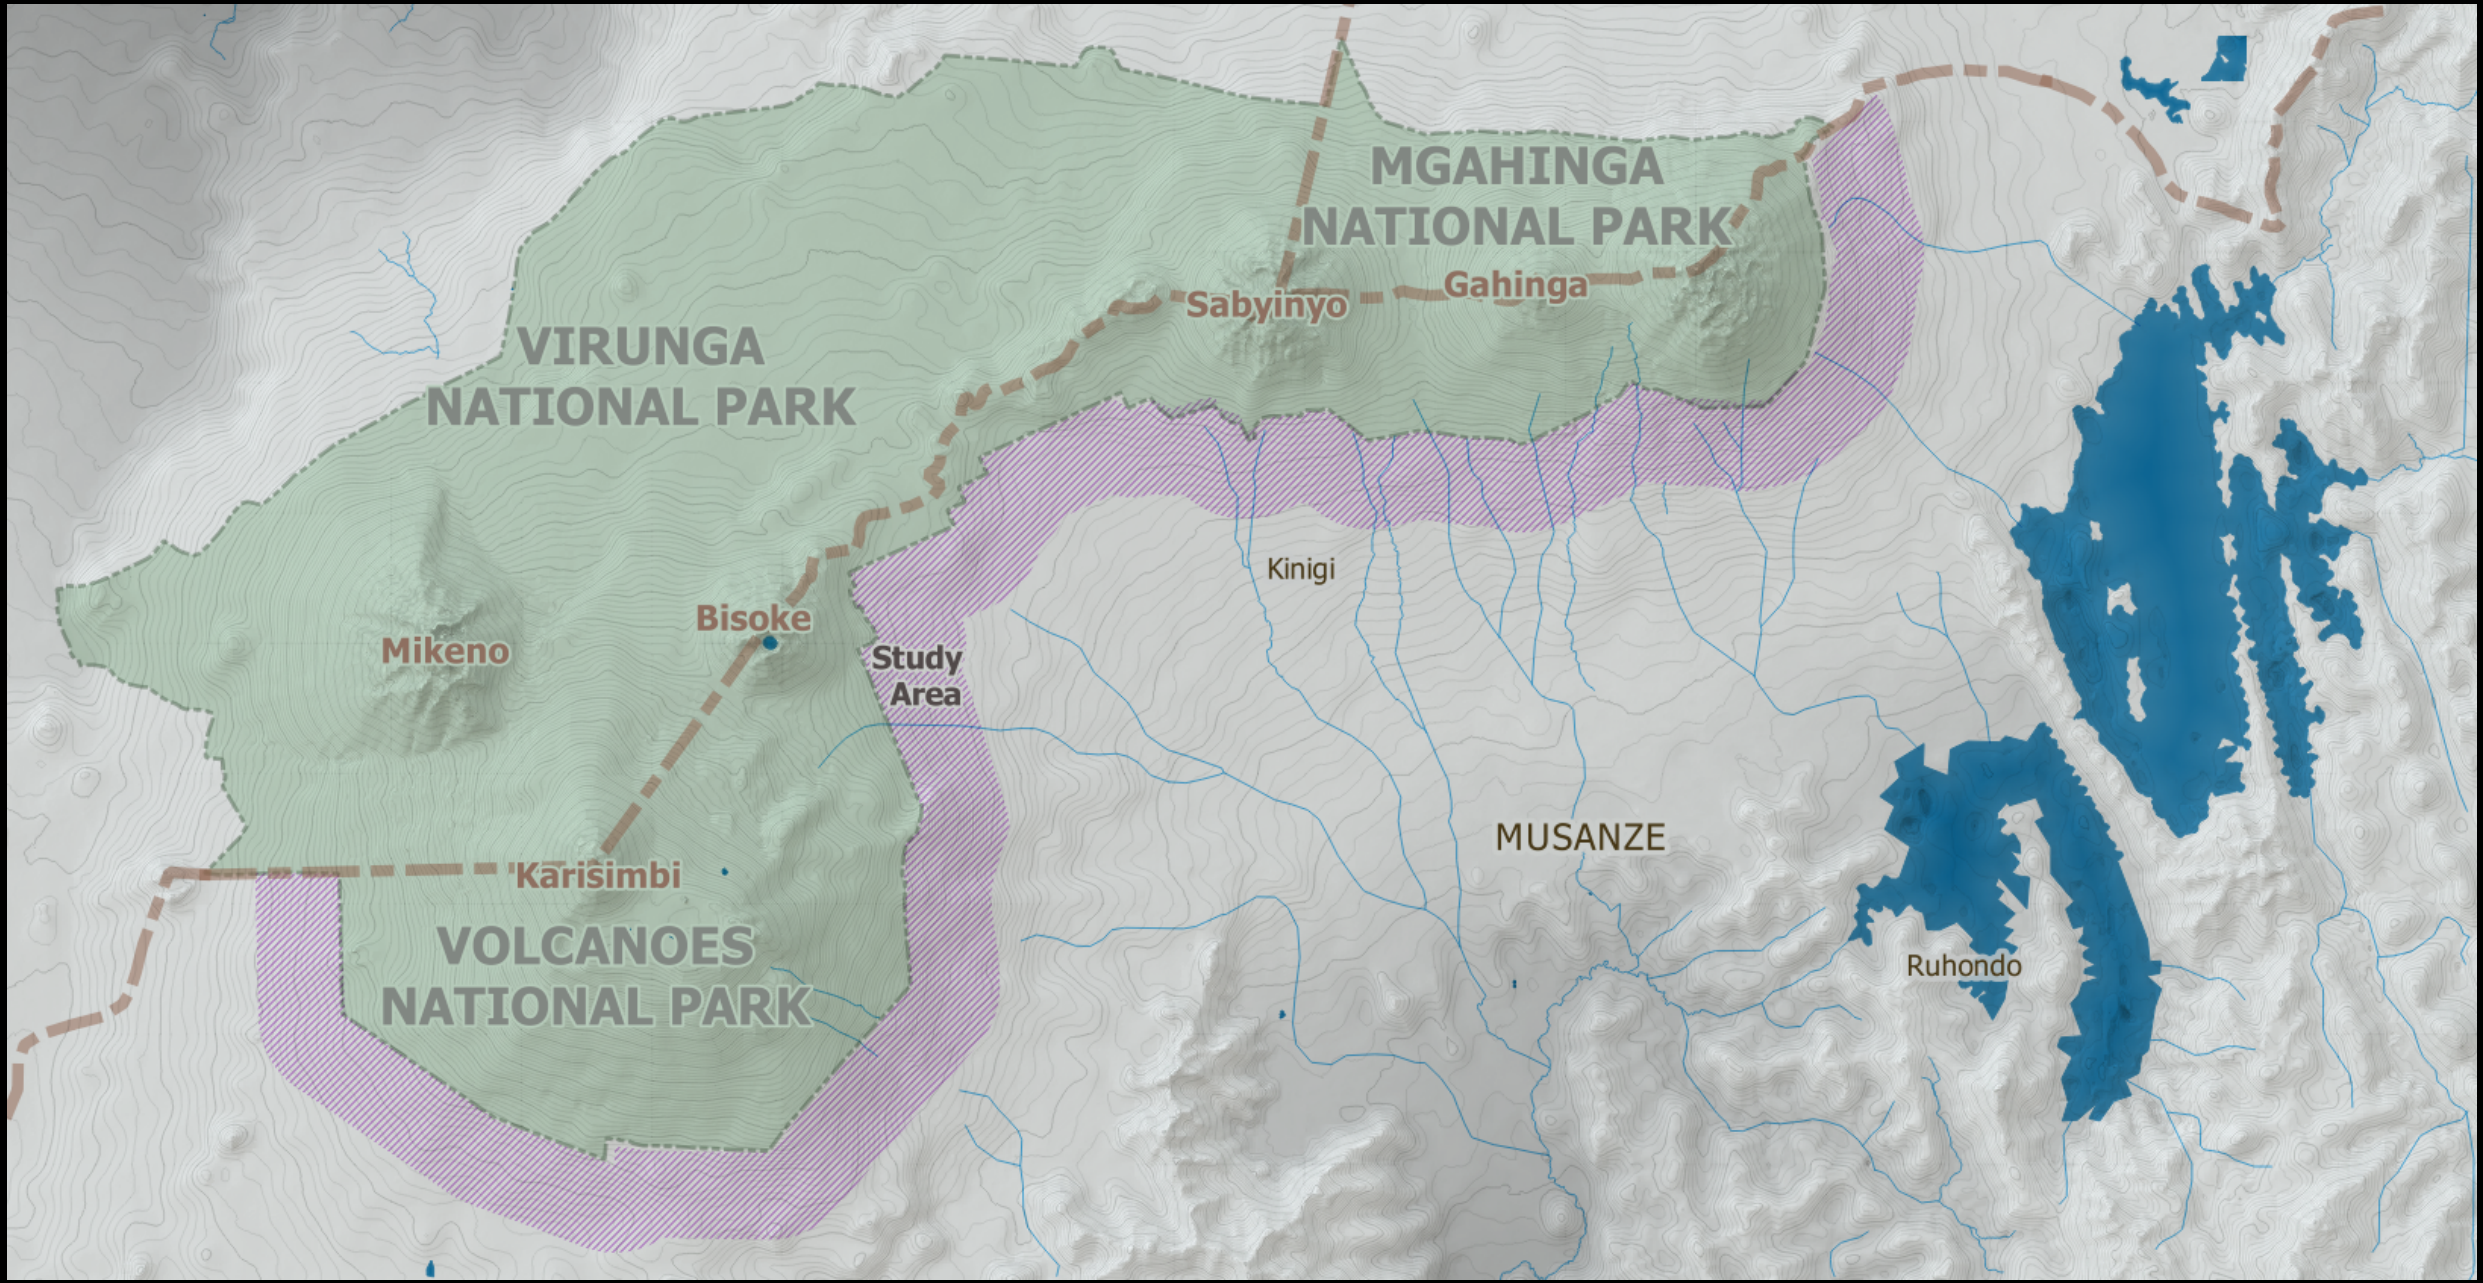

Rwanda Rw'ejo

Austin Leeds and Stephen Mather
Cleveland Metroparks Board Meeting
September 27th, 2017

<https://www.protectedplanet.net>

DRC

Uganda

Rwanda

Looking towards Sabyinyo

Ronan Donovan

Ronan Donovan

Looking towards Sabyinyo

**VIRUNGA
NATIONAL PARK**

Sabyinyo

Gahinga

Mikeno

Bisoke

Study
Area

Kinigi

By the Numbers

2,700 Buildings

>20,000 People

900 hectares of Eucalyptus

Karišimbi

**VOLCANOES
NATIONAL PARK**

**VIRUNGA
NATIONAL PARK**

Sabyinyo Gahinga Muhabura

Mikeno

Bisoke

Study
Area

Karisimbi

**VOLCANOES
NATIONAL PARK**

By the Numbers

2,700 Buildings
>20,000 People
900 hectares of Eucalyptus