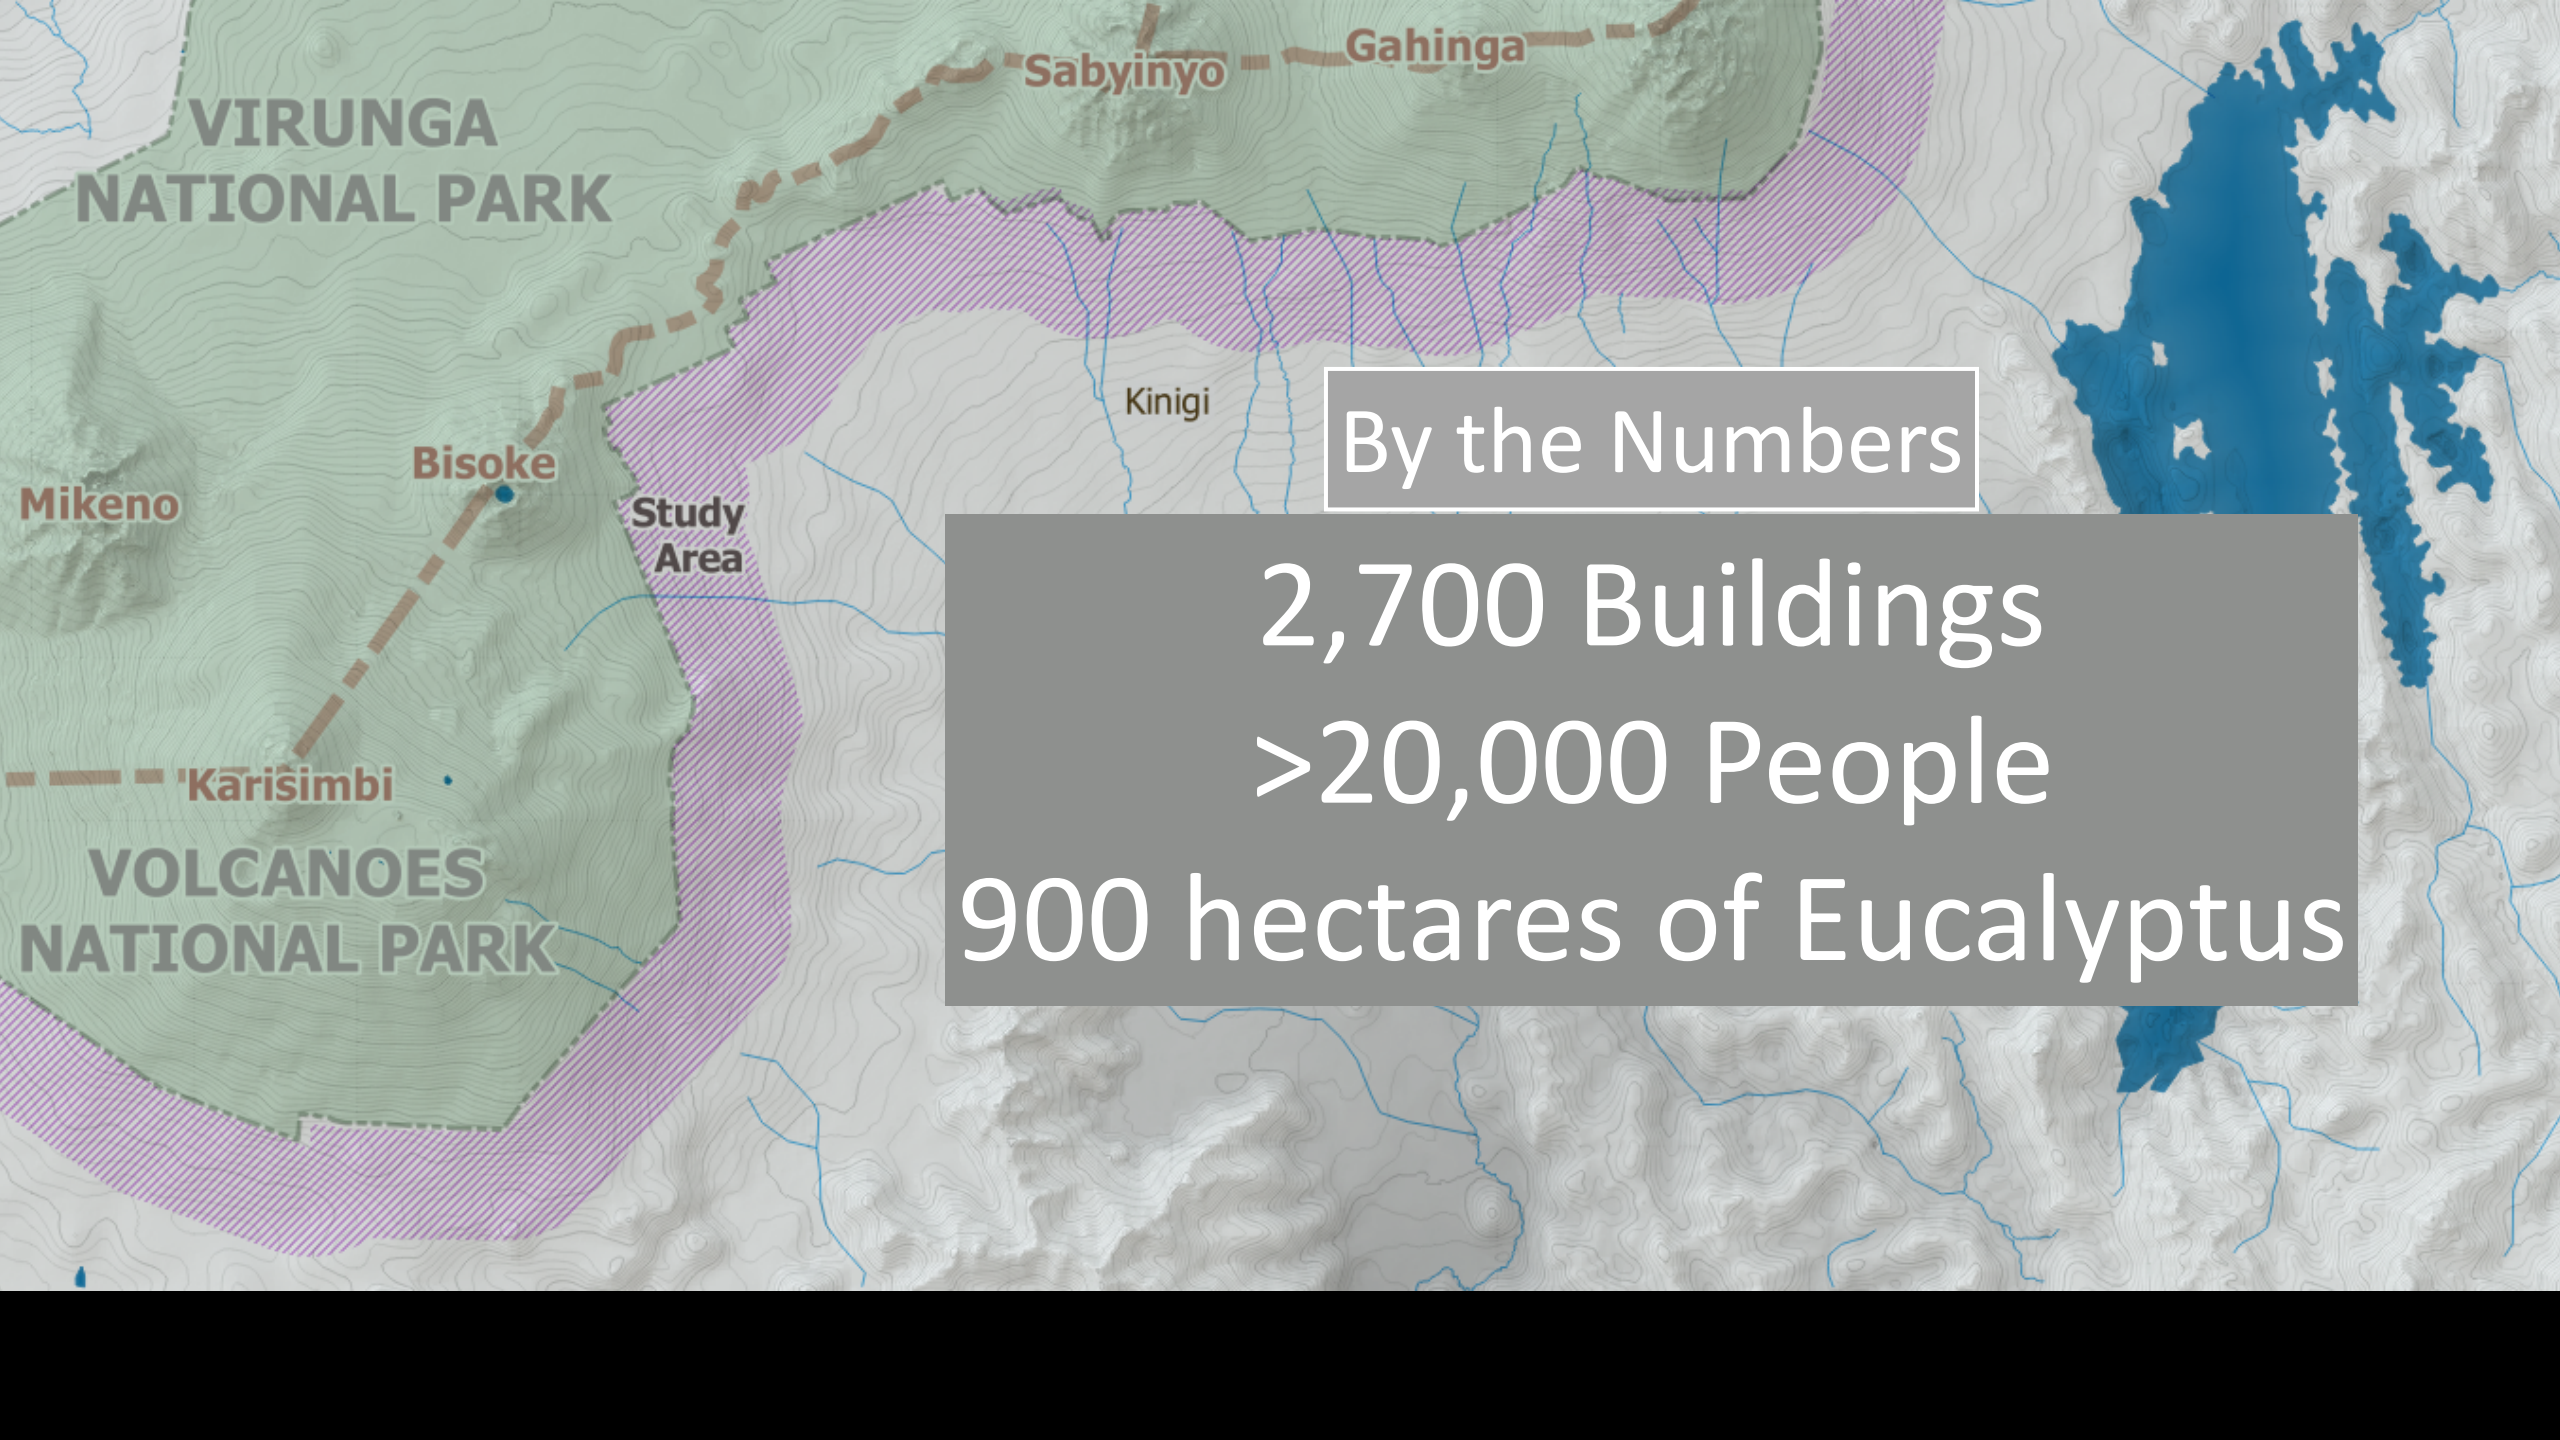

Ronan Donovan

Looking towards Sabyinyo

**VIRUNGA
NATIONAL PARK**

Sabyinyo

Gahinga

Mikeno

Bisoke

Study
Area

Kinigi

By the Numbers

2,700 Buildings

>20,000 People

900 hectares of Eucalyptus

Karišimbi

**VOLCANOES
NATIONAL PARK**

**VIRUNGA
NATIONAL PARK**

Sabyinyo Gahinga Muhabura

Mikeno

Bisoke

Study
Area

Karisimbi

**VOLCANOES
NATIONAL PARK**

By the Numbers

2,700 Buildings
>20,000 People
900 hectares of Eucalyptus