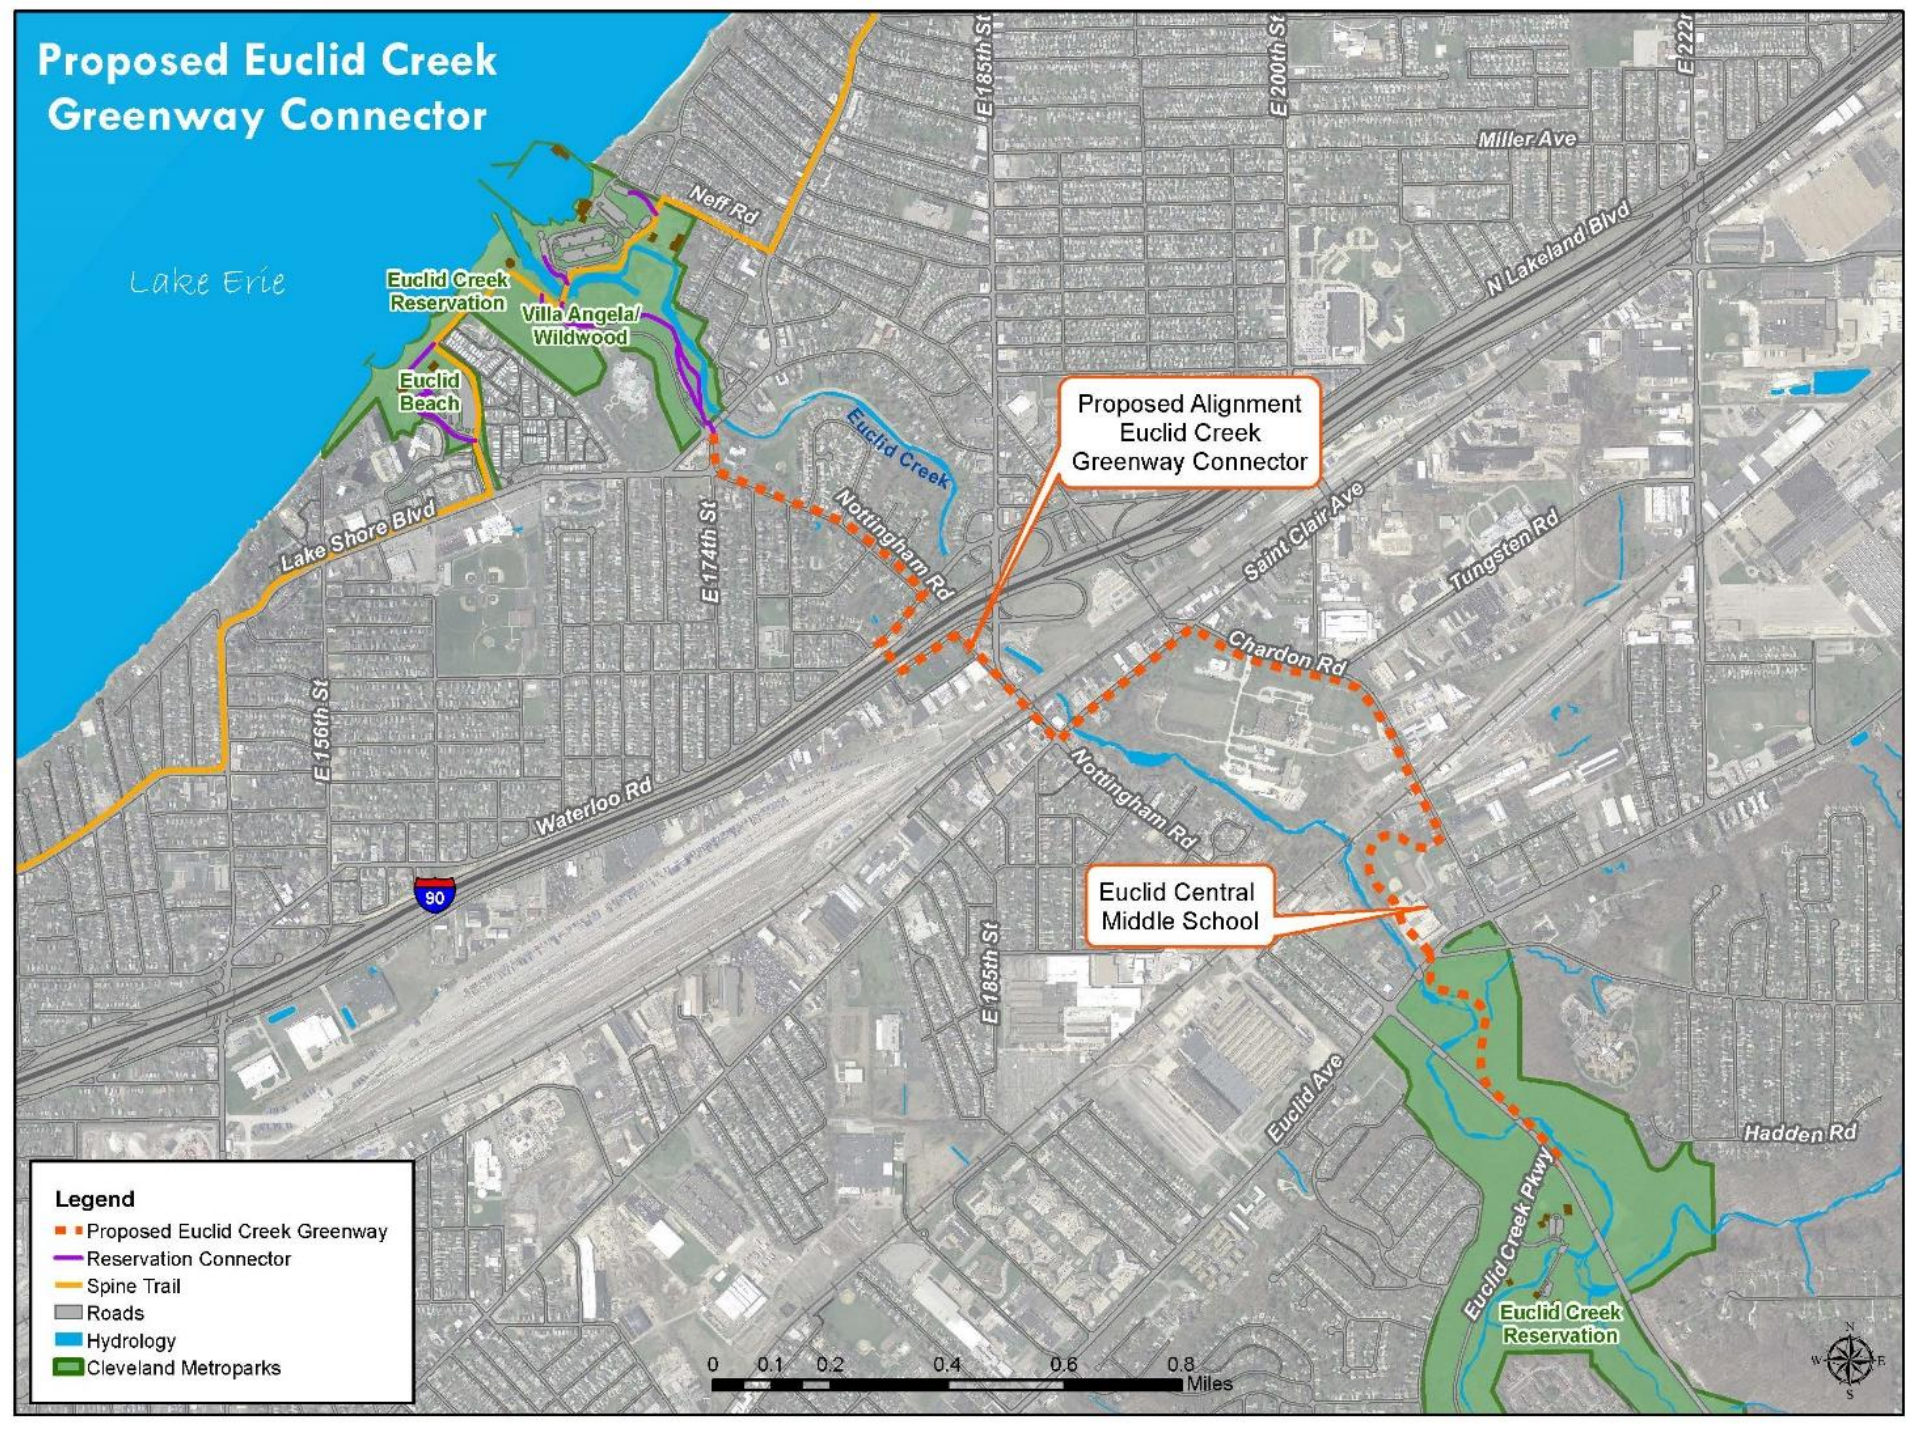

Cleveland Metroparks

COME OUT AND PLAY

Norfolk and Western Railroad

Euclid Creek

All Purpose Trail

Recreation Space

Parking Lot

Recreation Space

Board of Park Commissioners Meeting, October 13, 2016

Proposed Euclid Creek Greenway Connector

Lake Erie

Euclid Creek Reservation

Villa Angela/Wildwood

Euclid Beach

Proposed Alignment
Euclid Creek
Greenway Connector

Euclid Central
Middle School

Euclid Creek Reservation

Legend

- Proposed Euclid Creek Greenway
- Reservation Connector
- Spine Trail
- Roads
- Hydrology
- Cleveland Metroparks

Conceptual Rendering - Euclid Central Middle School Site