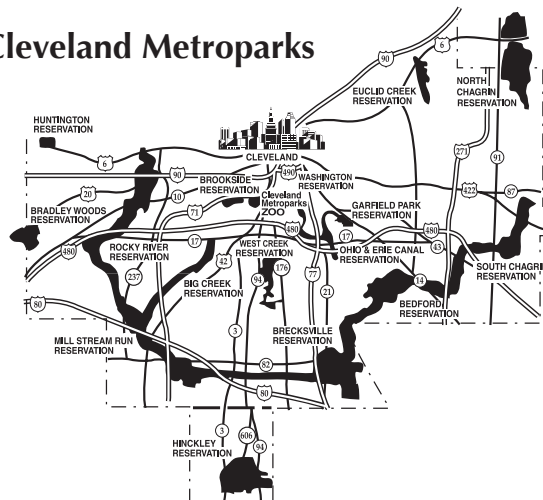

Golf Gift Cards

Golf Gift Cards are a terrific gift idea! Use cards like cash at all Cleveland Metroparks Golf Courses. They are available in any dollar amount. There is no expiration date and they are transferable.

Low Price Policy

Cleveland Metroparks prices merchandise in the golf pro shops at or below locally advertised prices. You can be confident you're receiving the best price available when you purchase golf equipment or accessories in our shops.

Discount Golf Fees

Golf after 3 p.m. weekends and holidays and save! Call your favorite Cleveland Metroparks golf course for more information.

Twilight Fees

Take a tee time approximately one hour before sunset and save more than 30% off your greens fee. Car rental is at regular nine-hole rate. Call your favorite Cleveland Metroparks golf course for more information.

Fall Discount Rates

Fall discount rates start October 12 at all Cleveland Metroparks Golf Courses.

Manakiki	$10.50 - 9 holes	$18 - 18 holes
Sleepy Hollow	$10.50 - 9 holes	$18 - 18 holes
Shawnee Hills	$9 - 9 holes	$15 - 18 holes $5.50 - Par 3
Big Met	$9 - 9 holes	$15 - 18 holes
Little Met	$6.50 - 9 holes	
Mastick Woods	$5.50 - 9 holes	
Washington	$6.50 - 9 holes	

For more information on Cleveland Metroparks golf events or services, call 440-232-7247 or visit clevelandmetroparks.com.

Cleveland Metroparks