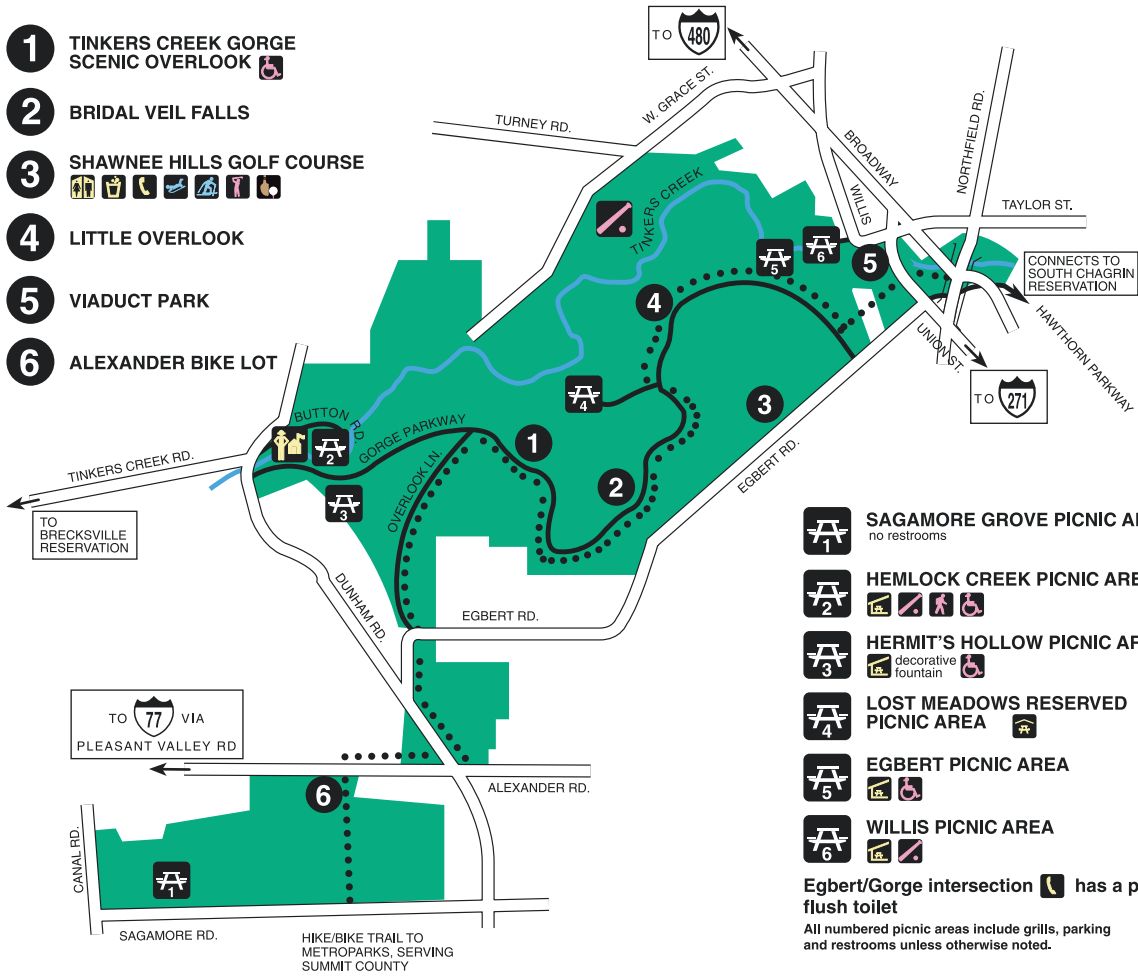

- 1** TINKERS CREEK GORGE SCENIC OVERLOOK
- 2** BRIDAL VEIL FALLS
- 3** SHAWNEE HILLS GOLF COURSE
- 4** LITTLE OVERLOOK
- 5** VIADUCT PARK
- 6** ALEXANDER BIKE LOT

- SAGAMORE GROVE PICNIC AREA**  
no restrooms
- HEMLOCK CREEK PICNIC AREA**
- HERMIT'S HOLLOW PICNIC AREA**
- LOST MEADOWS RESERVED PICNIC AREA**
- EGBERT PICNIC AREA**
- WILLIS PICNIC AREA**

Egbert/Gorge intersection has a public flush toilet  
 All numbered picnic areas include grills, parking and restrooms unless otherwise noted.