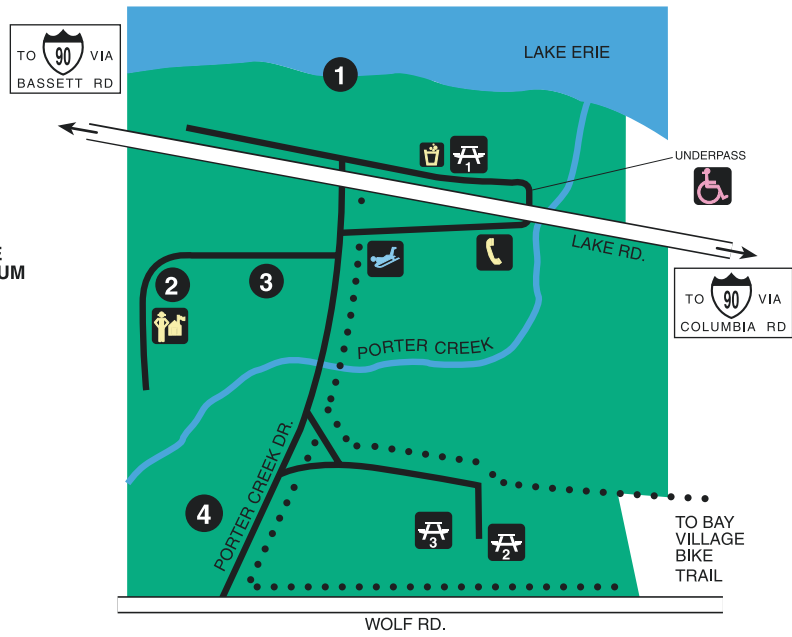

- 1** HUNTINGTON BEACH 
- 2** BAYCRAFTERS 
- 3** HUNTINGTON PLAYHOUSE 
- 4** LAKE ERIE NATURE & SCIENCE CENTER/SCHUELE PLANETARIUM 
- LAKE PICNIC AREA**     Huntington Water Tower
- WOLF PICNIC AREA**   
- WOLF RESERVED CANOPY**  

All numbered picnic areas include grills, parking and restrooms unless otherwise noted.

WOLF RD.